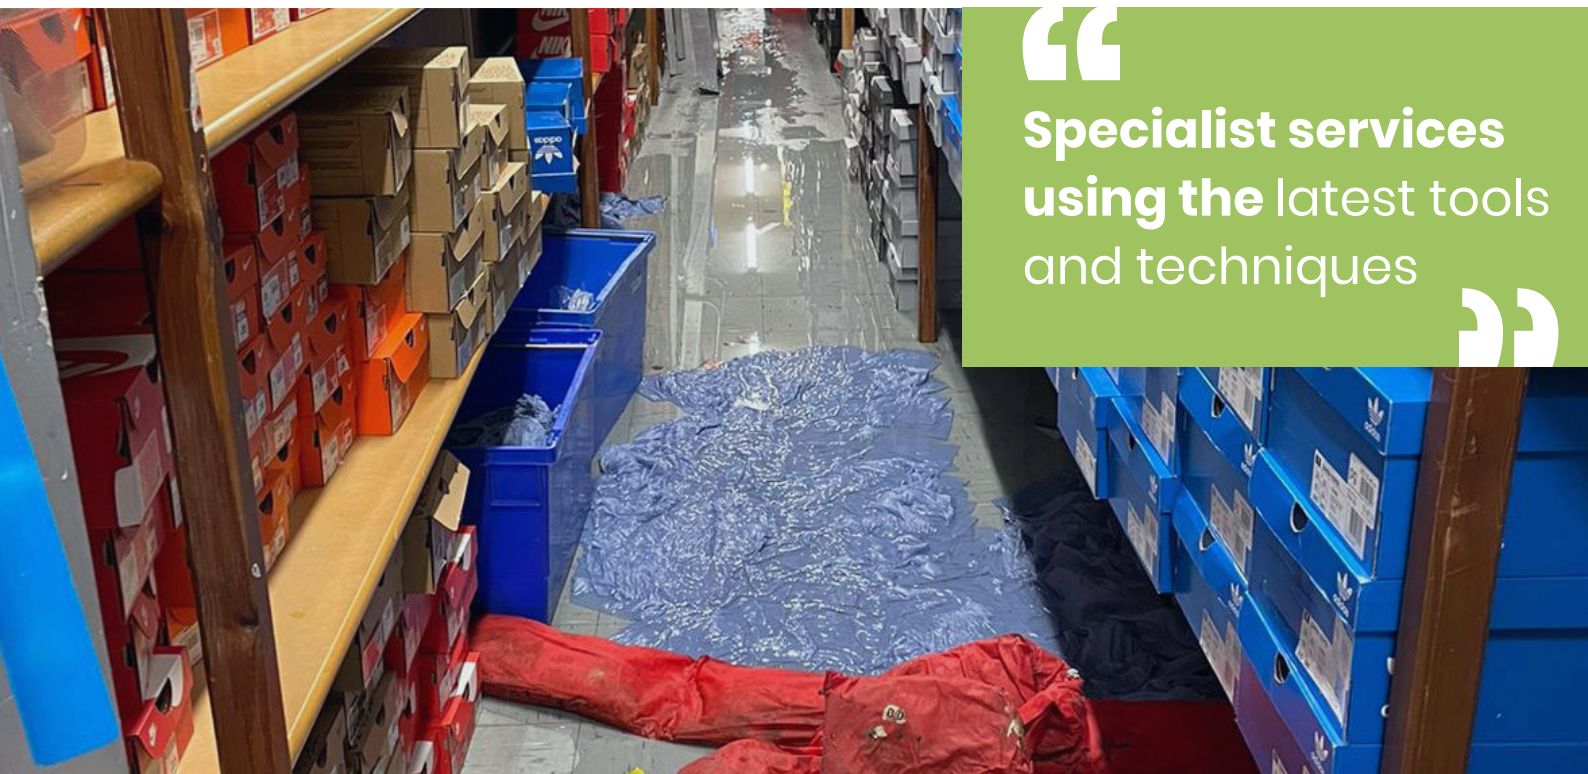

Our Services

Professional Flood and Water Damage Restoration

Following a flood, homes and commercial properties can be left decimated by the impact of water damage. Carpets, walls and furniture can absorb water quickly and make recovery extremely difficult without the right training and equipment.

Bio Response have invested in specialist drying equipment manufactured by

Corroventa and training courses for our team to allow them to offer the best solution for all water damage situations.

We are BDMA certified and are available 24 hours a day, 7 days a week for your emergency flood cleaning requirements.

**Specialist services
using the latest tools
and techniques**