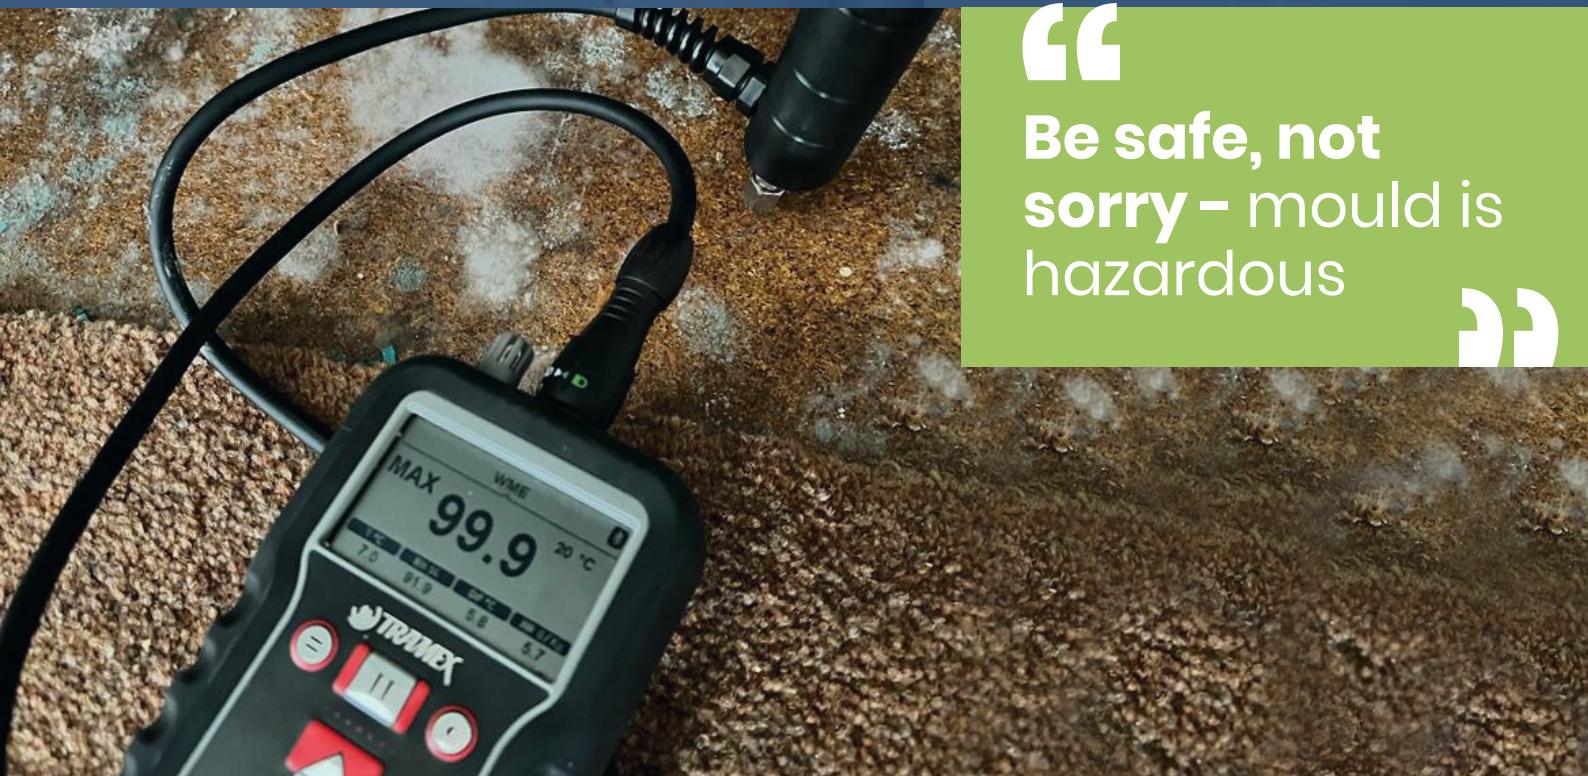

Our Services

Professional Mould Remediation

Mould can be incredibly dangerous if left untreated, and can lead to a multitude of health problems for those who inhabit the mould contaminated property, including respiratory issues and in extreme cases, death.

At Bio Response, we can carry out mould cleaning and treatment in your affected property to ensure that your property is safe to enter and use. Whether you need mould remediation services for

commercial buildings or a private home, Bio Response have got you covered.

A mould infestation can take up residency in just about anywhere in a building, especially if the building or property has been previously subjected to flooding, water leaks or damp. Why let your mould get to the stage where it becomes hazardous? Bio Response can provide you with a simple solution to get rid of mould with our mould remediation services.

“

**Be safe, not
sorry - mould is
hazardous**

”